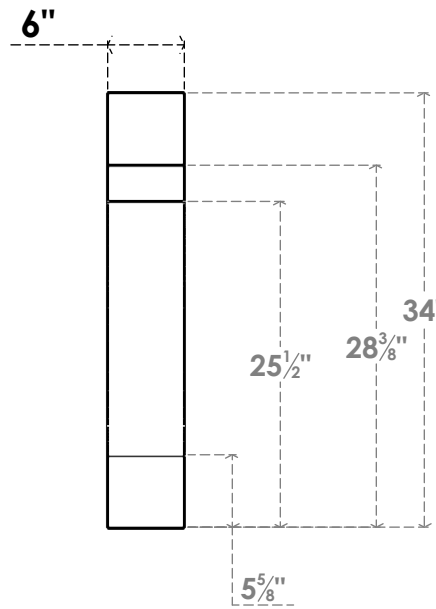

ITEM NUMBER: BRCPC060X30000X34000MRC

6"W X 30"D X 34"H MERCED ARCHITECTURAL GRADE PVC CLOSED KNEE BRACE

SIDE PROFILE

FRONT PROFILE

ISOMETRIC

EKENA MILLWORK
2300 WEST MAIN ST.
CLARKSVILLE, TX 75426
TOLL FREE: 866-607-0453
WWW.EKENAMILLWORK.COM

NOTES

1. INSTALLATION TO BE COMPLETED IN ACCORDANCE WITH MANUFACTURER'S SPECIFICATIONS.
2. DRAWING MAY NOT BE TO SCALE
3. THIS DRAWING IS INTENDED FOR DESIGN AND PLANNING PURPOSES ONLY.
4. ALL INFORMATION CONTAINED HEREIN WAS CURRENT AT THE TIME OF DEVELOPMENT BUT MUST BE REVIEWED AND APPROVED BY THE PRODUCT MANUFACTURER TO BE CONSIDERED ACCURATE.
5. ARCHITECTURAL GRADE PVC PRODUCTS ARE MADE FROM EXPANDED CELLULAR PVC AND COME NATURALLY WHITE BUT MAY BE PAINTED