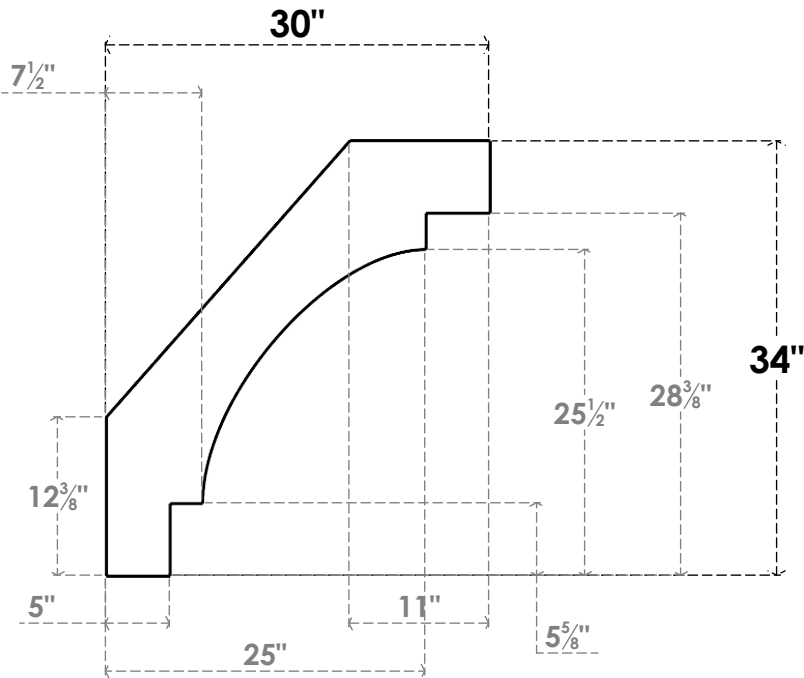

ITEM NUMBER: BRCPC060X30000X34000MRC

6"W X 30"D X 34"H MERCED ARCHITECTURAL GRADE PVC CLOSED KNEE BRACE

SIDE PROFILE

FRONT PROFILE

ISOMETRIC

EKENA MILLWORK
2300 WEST MAIN ST.
CLARKSVILLE, TX 75426
TOLL FREE: 866-607-0453
WWW.EKENAMILLWORK.COM